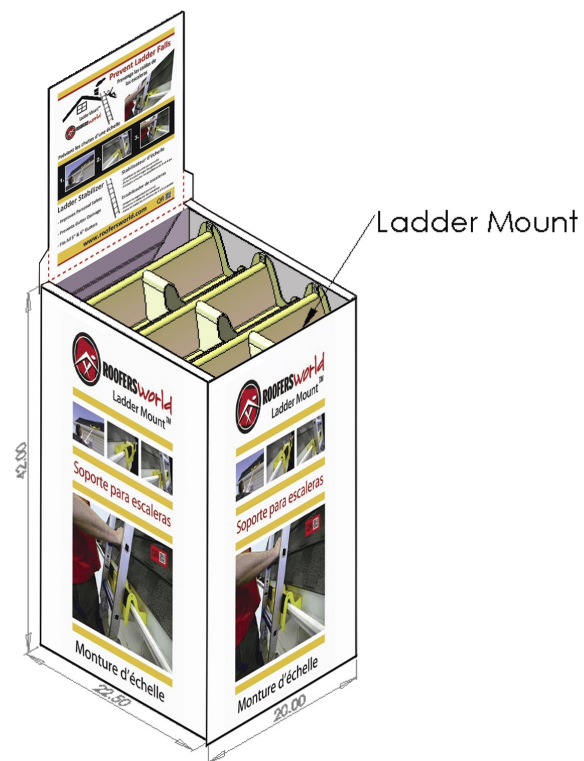

ROOFERSworld

High Performance Hardware

We believe that everyone deserves to use a ladder safely. That's why we invented the Ladder Mount™.

Don't climb another ladder without a Ladder Mount™.

Benefits

Safety - Manufactured from rugged polypropylene with rubber pads to prevent the ladder from slipping.

Gutter protection - Weight is transferred from the gutter to the fascia which prevents your ladder from crushing delicate gutters.

Convenience - Easy positioning from the ground with the use of an extension pole/broom, two storage trays for your tools, screws and sundries and holes to secure with a bungee cord.

Features

- Fits any 5" or 6" gutter
- Accepts ladders up to 18-1/2" wide
- Measures 18-3/4"L x 7" W x 6-1/2"H
- Manufactured in bright safety yellow that makes it hard to misplace.

t. 1.800.352.6147
f. 1.866.674.7737
roofersworld.com